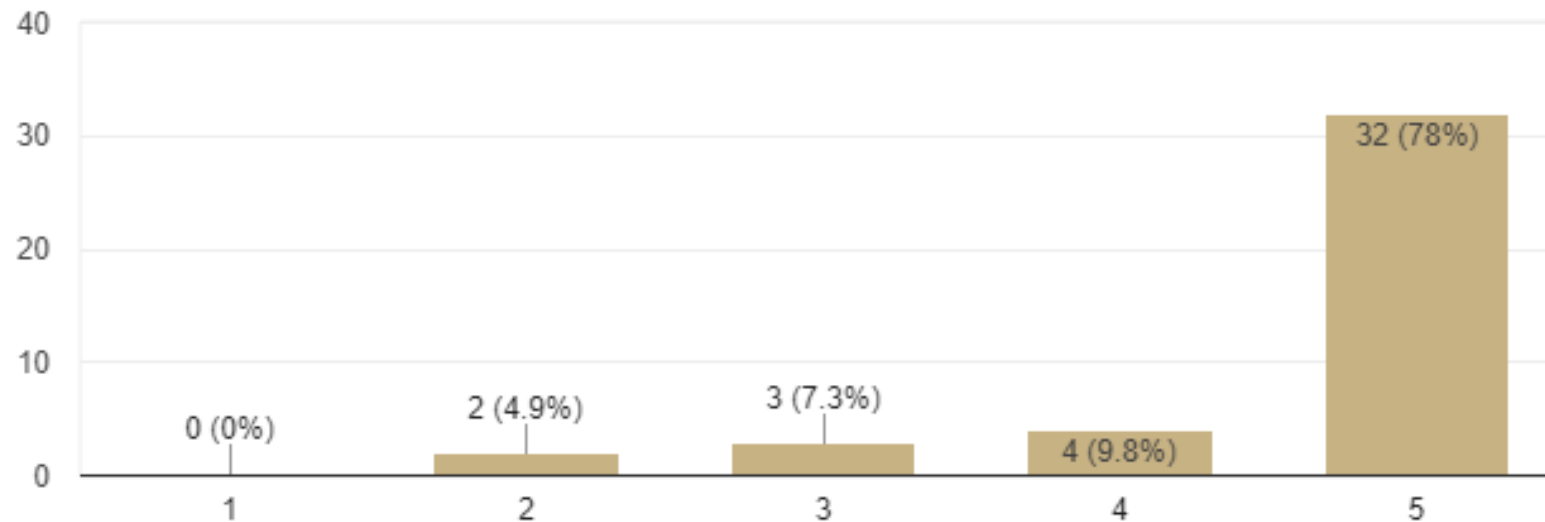

Opinion Survey Results

Do you support the public promotion of Bradford Street's heritage?

41 responses