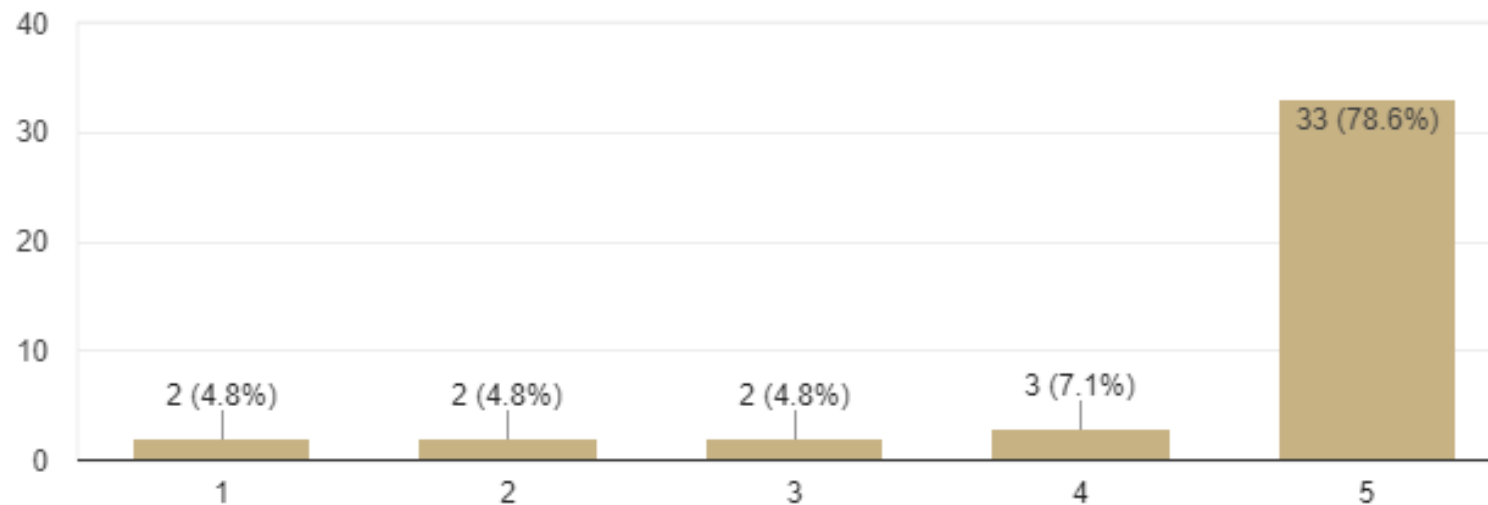

Opinion Survey Results

Do you have concerns about the volume of traffic in Bradford Street?

42 responses