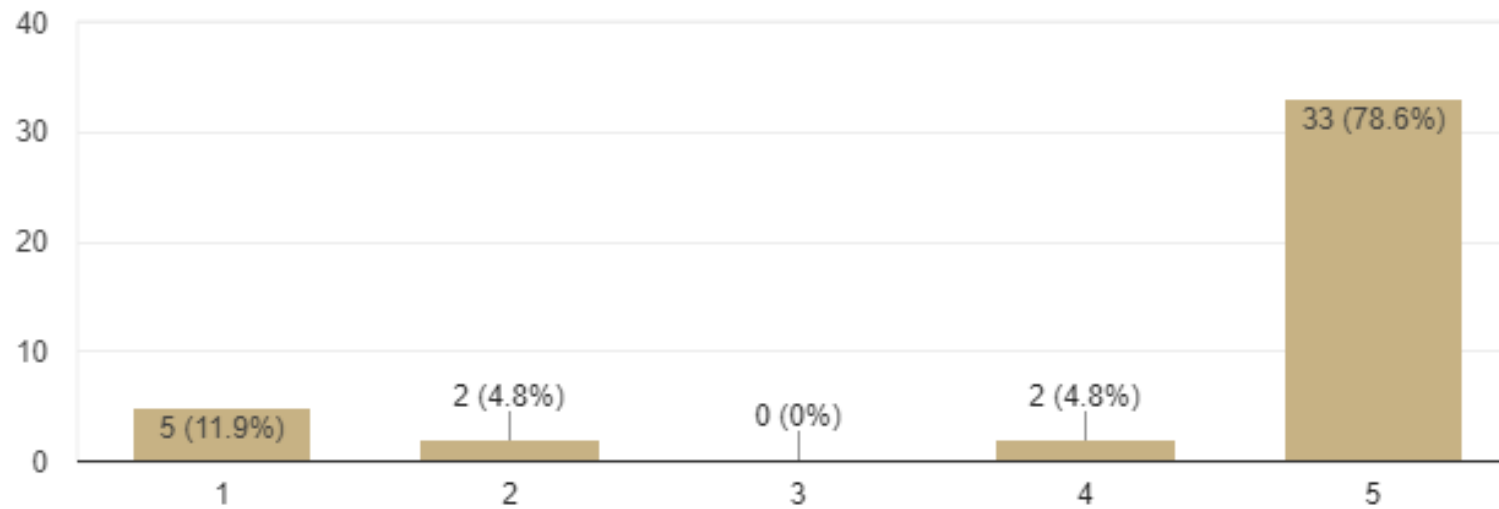

Opinion Survey Results

Do you support the proposal for a 20mph speed limit?

42 responses