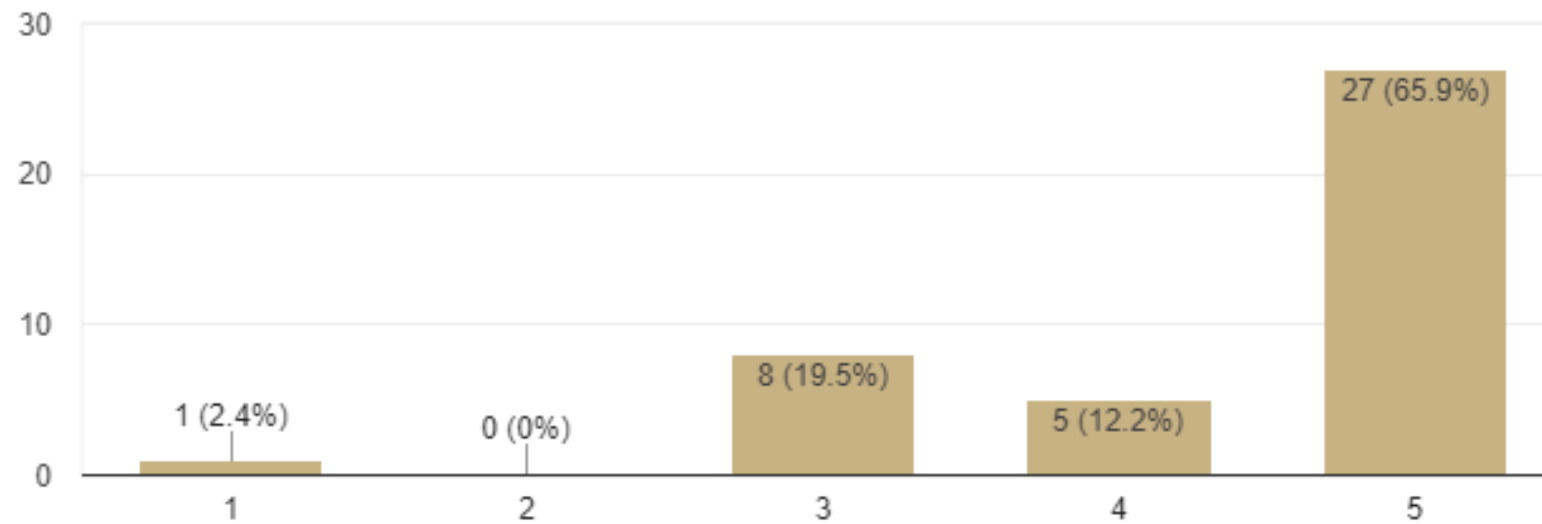

Opinion Survey Results

Would you support the periodic clean-up of the street?

41 responses