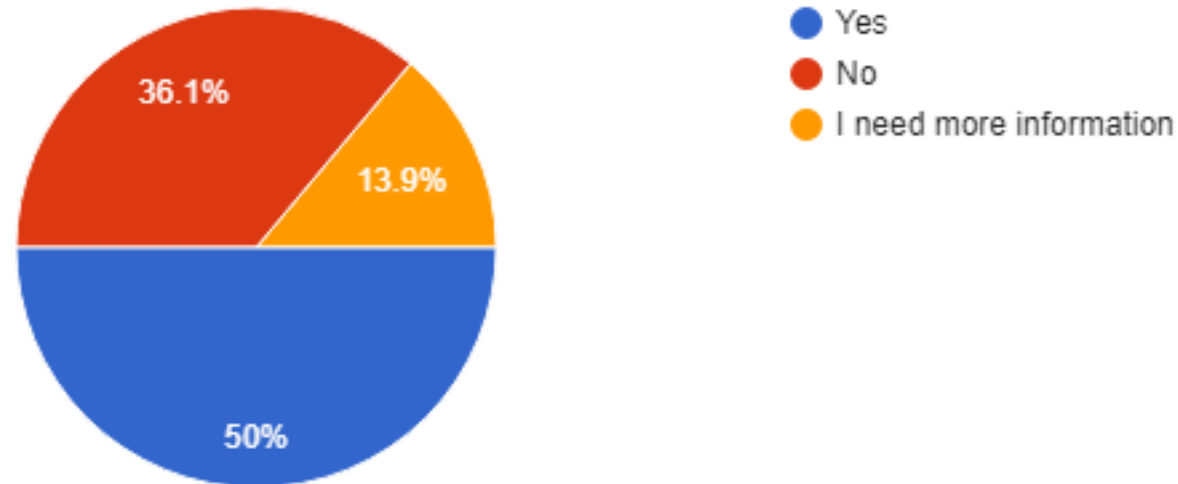

Opinion Survey Results

Would you like to become a member of the Neighbourhood Watch Scheme?

36 responses