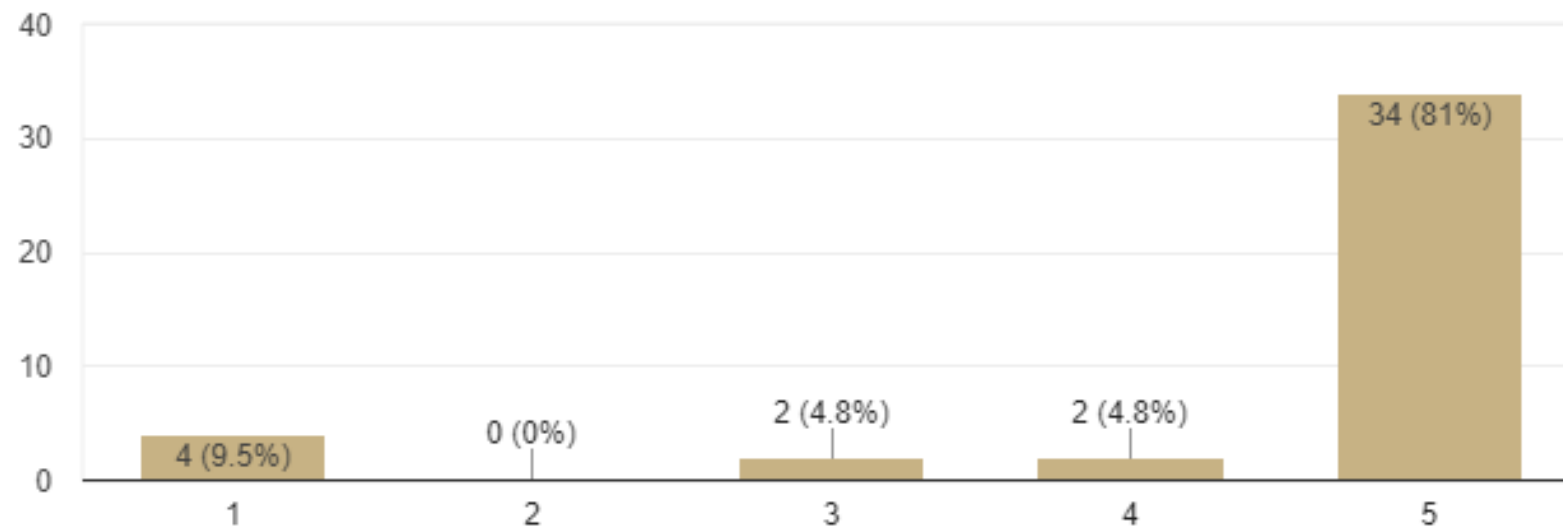

A historical painting of a street scene, likely Bradford Street, showing multi-story buildings, a cobblestone street, and several figures walking. The sky is a mix of blue and yellow, suggesting a sunset or sunrise. The text is overlaid in the center of the image.

Do you have concerns about the volume of traffic in Bradford Street?

42 responses

Opinion Survey Results

Would you support a study of traffic speed?

42 responses

Opinion Survey Results

Do you support the proposal for a 20mph speed limit?