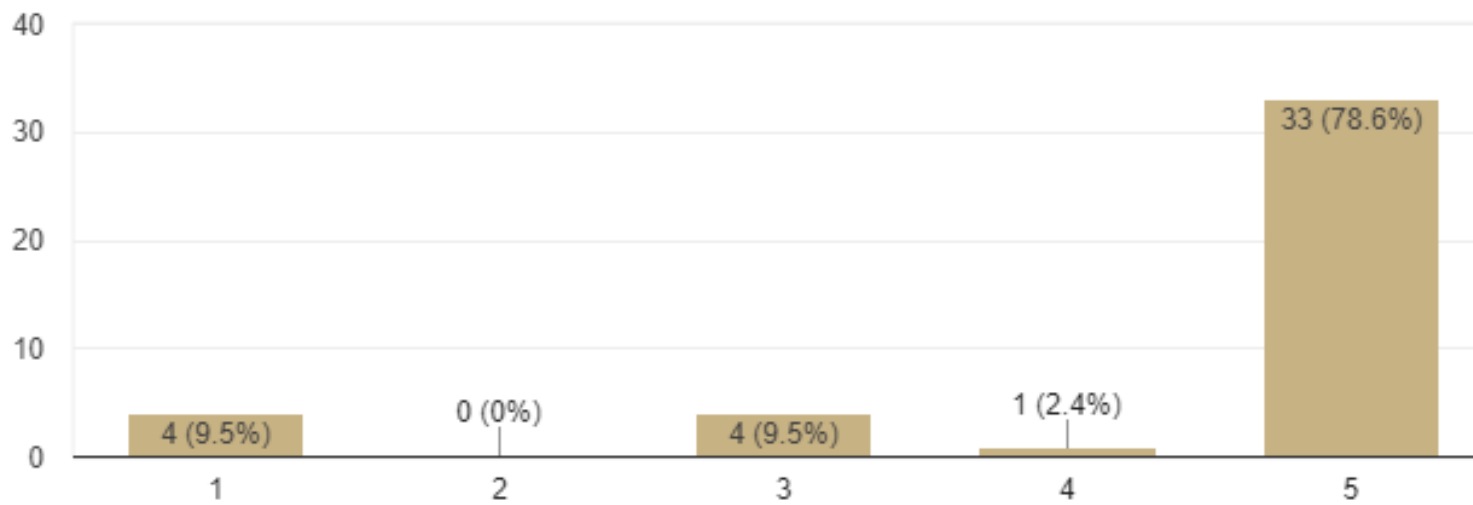

Opinion Survey Results

Do you support the proposal for a speed sensing, flashing warning sign?

42 responses