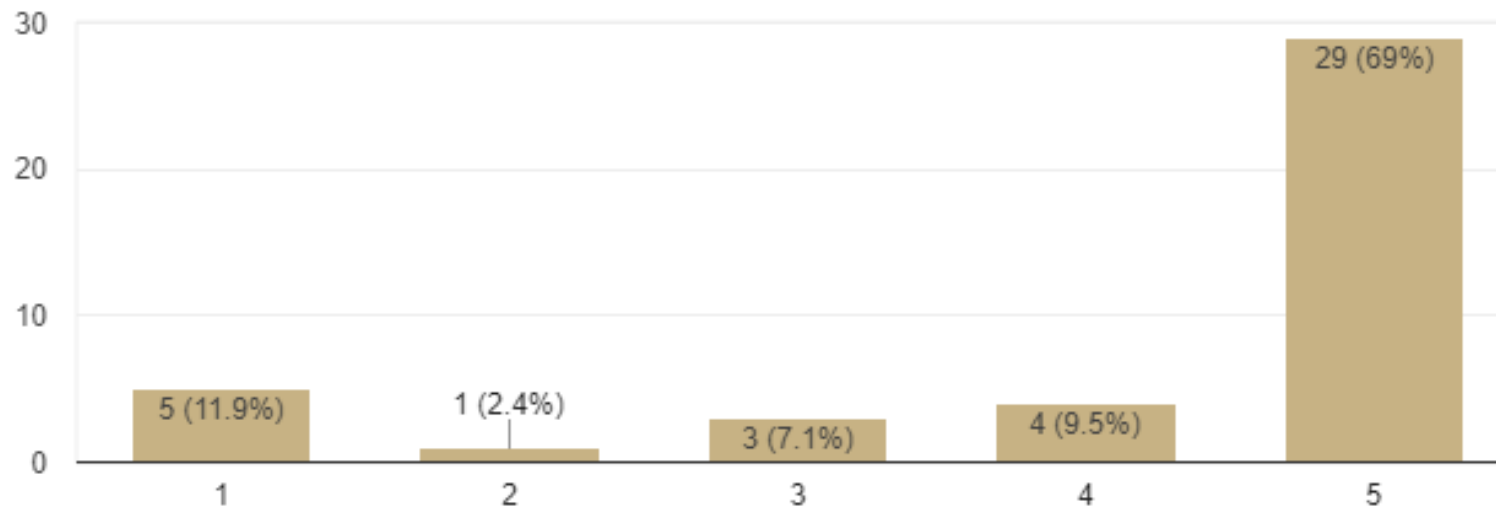

Opinion Survey Results

Do you support a proposal to enforce vehicle weight restriction incl buses?

42 responses