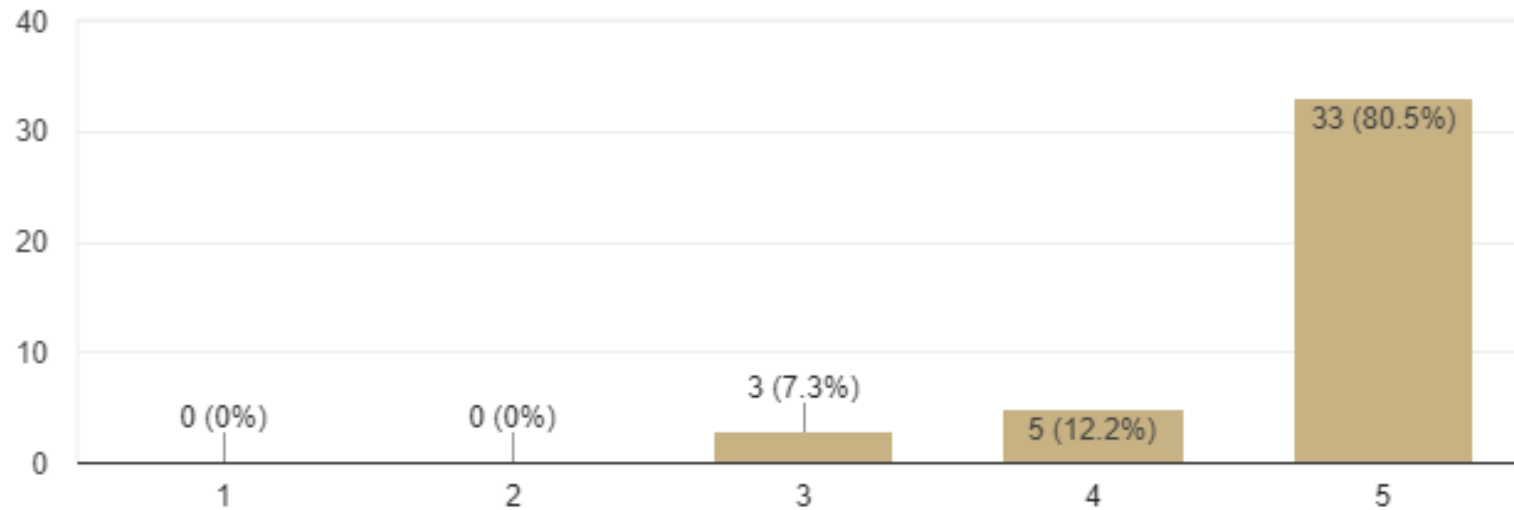

Opinion Survey Results

Are you interested in preserving the heritage of Bradford Street?

41 responses